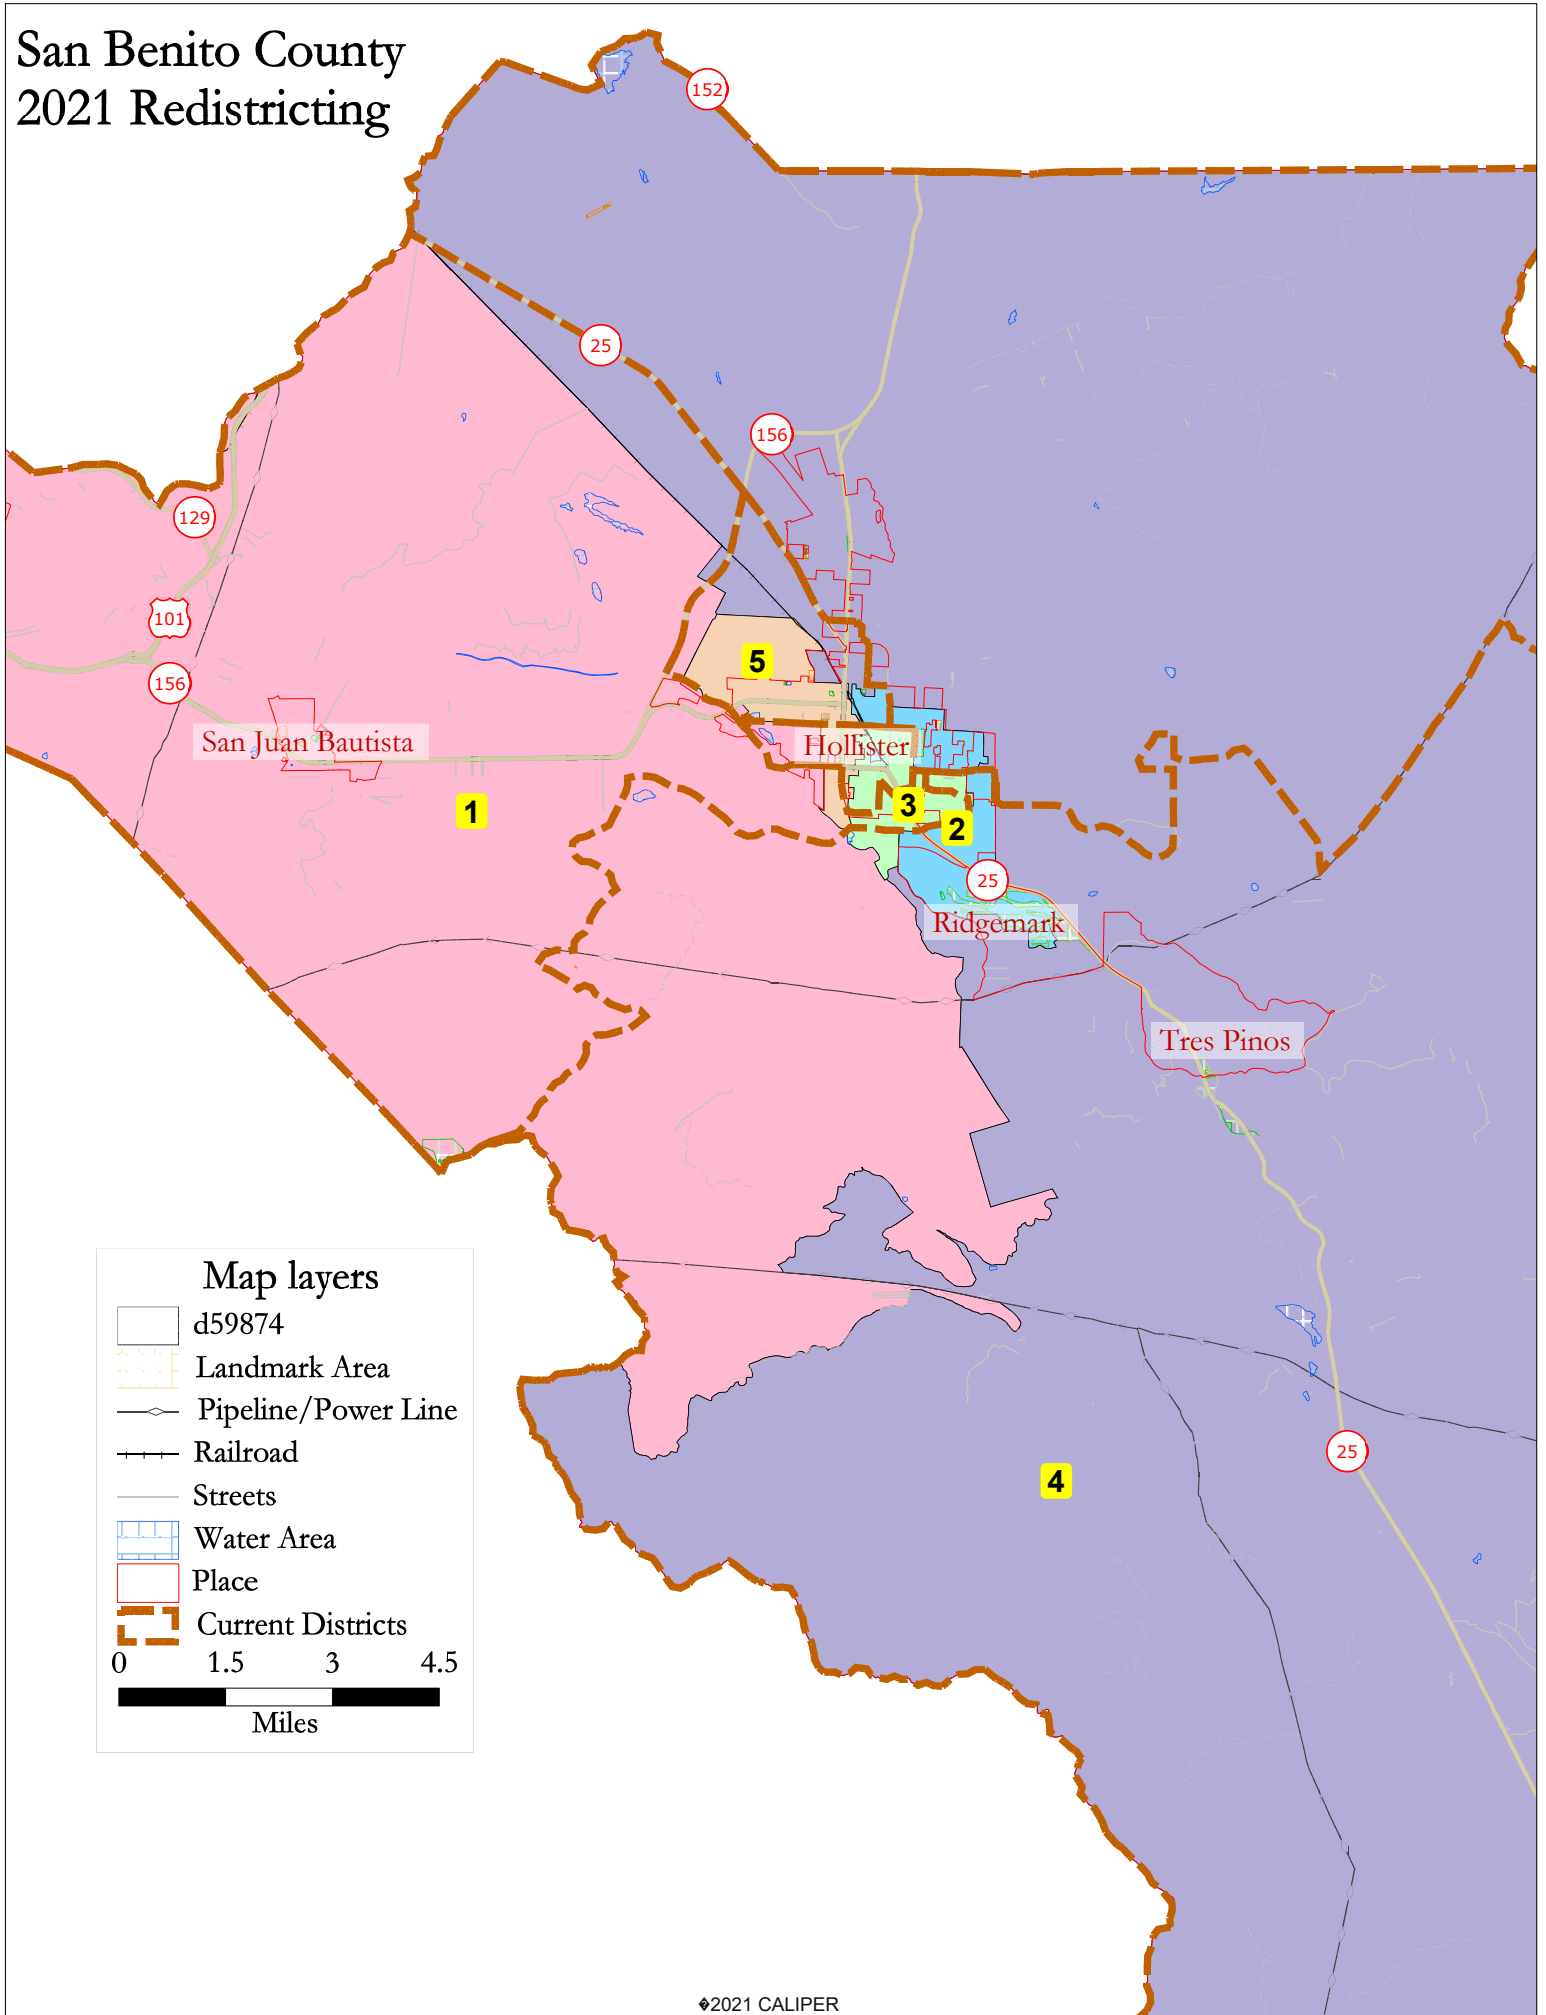

San Benito County 2021 Redistricting

Map layers

- d59874
 - Landmark Area
 - Pipeline/Power Line
 - Railroad
 - Streets
 - Water Area
 - Place
 - Current Districts
- 0 1.5 3 4.5
Miles